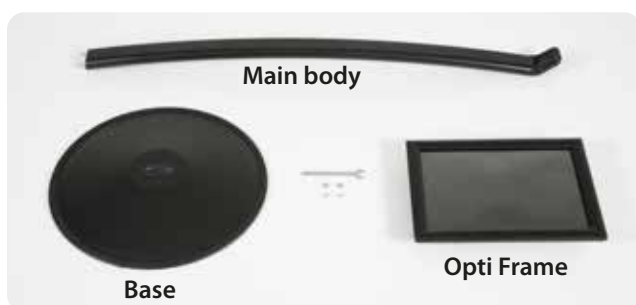

SIMPLISTIC CURVED MENUBOARD

Of all true elegance

- Weather and rust resistant durable poster stand
- Aluminium curved profile with heavy steel base
- Rubber edge base prevents slipping
- Snap open edges for easy poster change
- Can be placed in vertical or landscape positions
- Antireflective / Non-glare lens included for clear sign viewing.
- Curved stand adds to tasteful décor.

Colours Available: Black, Gold and Anthracite Grey

One product, two positions
(landscape & portrait)

ARTICLE	DESCRIPTION	EXTERNAL (x-y)	POSTER	COPY	HEIGHT PORTRAIT	HEIGHT LANDSCAPE	WEIGHT WITH PACKING	PACKING SIZE
UCUMSB05A4	Black	240 X 327 mm	210 X 297 mm	192 X 279 mm	1218 mm	1182 mm	4,900 kg	535 X 1120 X 70 mm
UCUMSB05A3	Black	327 X 450 mm	297 X 420 mm	279 X 402 mm	1264 mm	1218 mm	5,500 kg	535 X 1120 X 70 mm
UCUMSB05A2	Black	450 X 624 mm	420 X 594 mm	402 X 576 mm	1336 mm	1269 mm	6,100 kg	615 X 1130 X 70 mm
UCUMSG05A4	Gold	240 X 327 mm	210 X 297 mm	192 X 279 mm	1218 mm	1182 mm	4,900 kg	535 X 1120 X 70 mm
UCUMSG05A3	Gold	327 X 450 mm	297 X 420 mm	279 X 402 mm	1264 mm	1218 mm	5,500 kg	535 X 1120 X 70 mm
UCUMSG05A2	Gold	450 X 624 mm	420 X 594 mm	402 X 576 mm	1336 mm	1269 mm	6,100 kg	615 X 1130 X 70 mm
UCUMSA05A4	Anthracite Grey	240 X 327 mm	210 X 297 mm	192 X 279 mm	1218 mm	1182 mm	4,900 kg	535 X 1120 X 70 mm
UCUMSA05A3	Anthracite Grey	327 X 450 mm	297 X 420 mm	279 X 402 mm	1264 mm	1218 mm	5,500 kg	535 X 1120 X 70 mm
UCUMSB05A2	Anthracite Grey	450 X 624 mm	420 X 594 mm	402 X 576 mm	1336 mm	1269 mm	6,100 kg	615 X 1130 X 70 mm