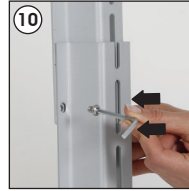

(1011671H000)

OUTDOOR SIGN POLE & BASE

- Each product includes**
- 1 x 5 Allen key
 - 1 x Base
 - 2 x Main body pole
 - 1 x Main body connector
 - 3 x Nut M6
 - 3 x Bolt M6x20
 - 4 x Bolt M6x8
 - 1 x 5 Allen key
 - 1 x 4 Allen key
 - 1 x 10 Spanner