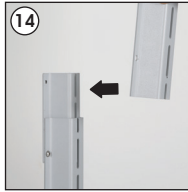

(1011671H000)

OUTDOOR SIGN POLE & BASE

- Each product includes**
- 1 x 5 Allen key
 - 1 x Base
 - 2 x Main body pole
 - 1 x Main body connector
 - 3 x Nut M6
 - 3 x Bolt M6x20
 - 4 x Bolt M6x8
 - 1 x 5 Allen key
 - 1 x 4 Allen key
 - 1 x 10 Spanner