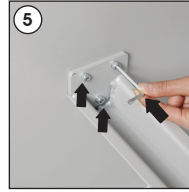

(1011671H000)

OUTDOOR SIGN POLE & BASE

- Each product includes**
- 1 x 5 Allen key
 - 1 x Base
 - 2 x Main body pole
 - 1 x Main body connector
 - 3 x Nut M6
 - 3 x Bolt M6x20
 - 4 x Bolt M6x8
 - 1 x 5 Allen key
 - 1 x 4 Allen key
 - 1 x 10 Spanner