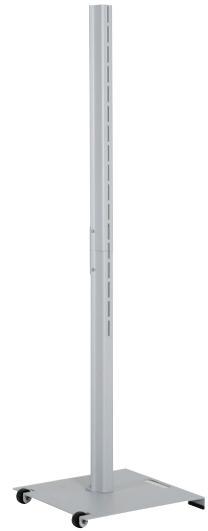

(1011671H000)

OUTDOOR SIGN POLE & BASE

- Each product includes**
- 1 x 5 Allen key
 - 1 x Base
 - 2 x Main body pole
 - 1 x Main body connector
 - 3 x Nut M6
 - 3 x Bolt M6x20
 - 4 x Bolt M6x8
 - 1 x 5 Allen key
 - 1 x 4 Allen key
 - 1 x 10 Spanner