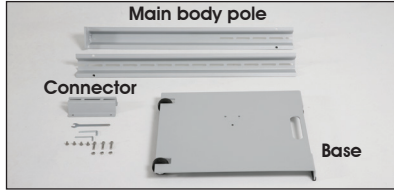

(1011671H000)

OUTDOOR SIGN POLE & BASE

- Each product includes**
- 1 x 5 Allen key
 - 1 x Base
 - 2 x Main body pole
 - 1 x Main body connector
 - 3 x Nut M6
 - 3 x Bolt M6x20
 - 4 x Bolt M6x8
 - 1 x 5 Allen key
 - 1 x 4 Allen key
 - 1 x 10 Spanner