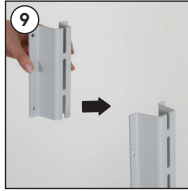

(1011671H000)

OUTDOOR SIGN POLE & BASE

- Each product includes**
- 1 x 5 Allen key
 - 1 x Base
 - 2 x Main body pole
 - 1 x Main body connector
 - 3 x Nut M6
 - 3 x Bolt M6x20
 - 4 x Bolt M6x8
 - 1 x 5 Allen key
 - 1 x 4 Allen key
 - 1 x 10 Spanner