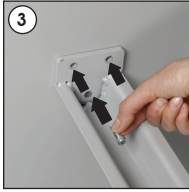

(1011671H000)

OUTDOOR SIGN POLE & BASE

- Each product includes**
- 1 x 5 Allen key
 - 1 x Base
 - 2 x Main body pole
 - 1 x Main body connector
 - 3 x Nut M6
 - 3 x Bolt M6x20
 - 4 x Bolt M6x8
 - 1 x 5 Allen key
 - 1 x 4 Allen key
 - 1 x 10 Spanner